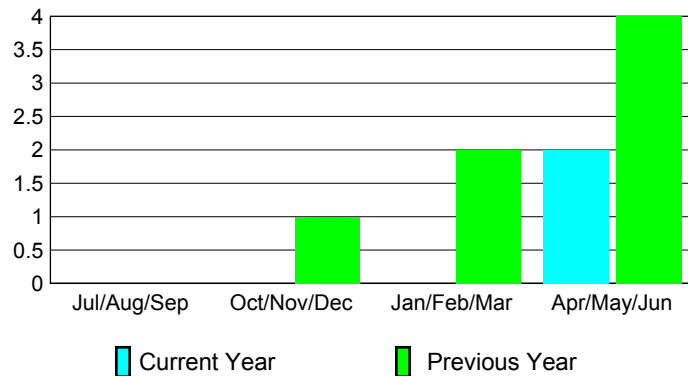

Comparison of Club Gain/Loss

Current Year Compared to the Previous Year