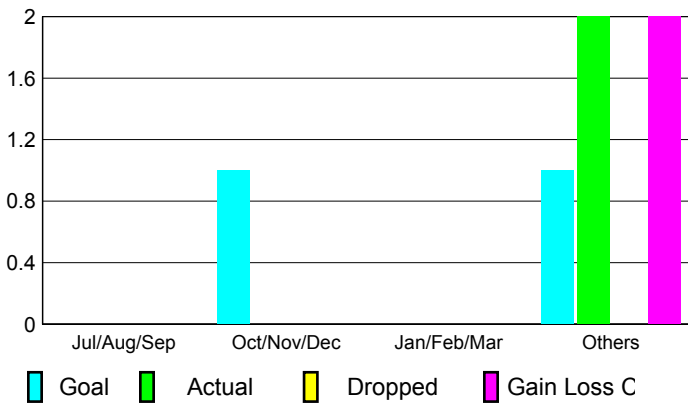

## CLUBS

**Club Results**  
2009-2010

**Clubs**  
2008-2009

Month	New Club Goal	Actual New Clubs	Actual Dropped Clubs	Gain/Loss of Clubs	Gain/Loss of Clubs
Jul/Aug/Sep	0	0	0	0	0
Oct/Nov/Dec	1	0	0	0	1
Jan/Feb/Mar	0	0	0	0	2
Apr/May/June	1	2	0	2	4
<b>Totals</b>	<b>2</b>	<b>2</b>	<b>0</b>	<b>2</b>	<b>7</b>

### Club Results 2009-2010

Goal, New, Dropped, Gain/Loss

### Comparison of Club Gain/Loss

Current Year Compared to the Previous Year