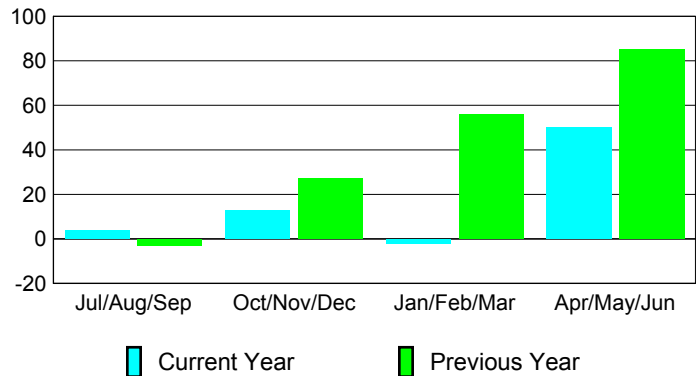

Comparison of Membership Gain/Loss

Current Year Compared to the Previous Year