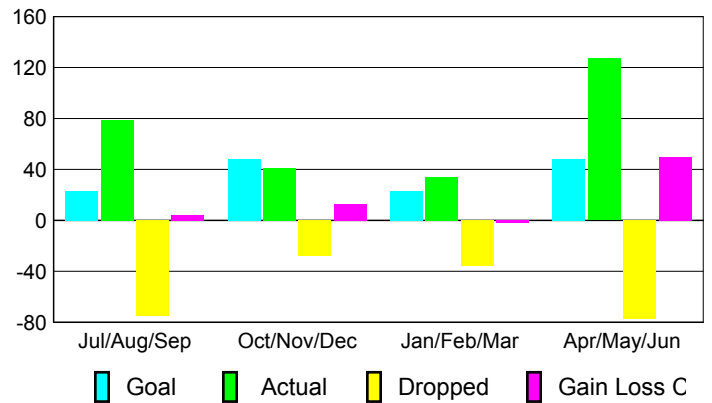

### YTD Status Quo Clubs 2009-2010

Status Quo Clubs Compared to Status Quo Members

## MEMBERSHIP

**Membership Results**  
2009-2010

**Membership**  
2008-2009

Month	Net Memb Goal	Actual New Memb	Actual Dropped Memb	Gain/Loss of Memb	Gain/Loss of Memb
Jul/Aug/Sep	23	79	-75	4	-3
Oct/Nov/Dec	48	41	-28	13	27
Jan/Feb/Mar	23	34	-36	-2	56
Apr/May/June	48	127	-77	50	85
<b>Totals</b>	<b>142</b>	<b>281</b>	<b>-216</b>	<b>65</b>	<b>165</b>

### Membership Results 2009-2010

Goal, New, Dropped, Gain/Loss

### Comparison of Membership Gain/Loss

Current Year Compared to the Previous Year